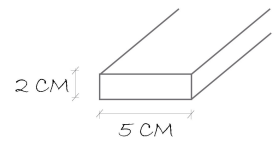

LOUNGE CHAIR

- SIDE FRAME (2X)
- BACK CONNECTOR
- FRONT CONNECTOR
- SITTING AREA
- BACK FRAME

PLEASE BUY

- +
 -
 - +
 -
 - +
 -
- 4 pièces 6x80 mm 50 pièces 4x45 mm 20 pièces 3x30 mm

1X PINEWOOD