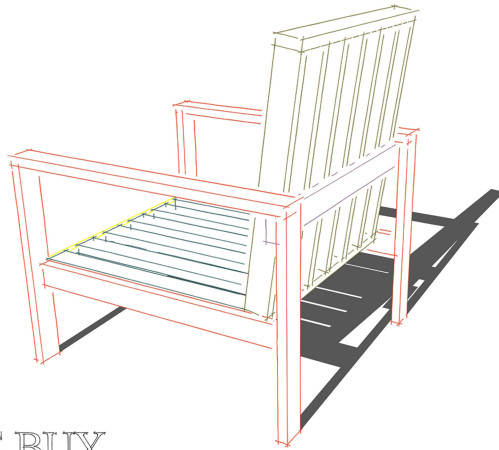

LOUNGE CHAIR

- SIDE FRAME (2X)
- BACK CONNECTOR
- FRONT CONNECTOR
- SITTING AREA
- BACK FRAME

PLEASE BUY

- +
 -
 - +
 -
 - +
 -
- 4 pièces 6x80 mm 50 pièces 4x45 mm 20 pièces 3x30 mm

1X PINEWOOD