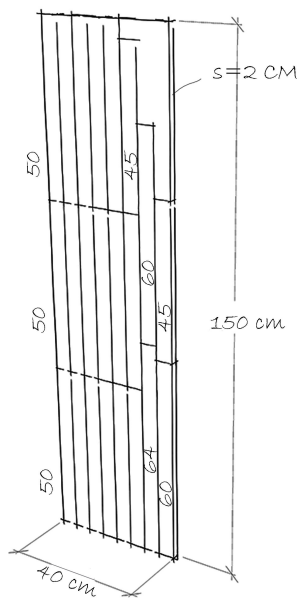

LOUNGE CHAIR

- SIDE FRAME (2X)
- BACK CONNECTOR
- FRONT CONNECTOR
- SITTING AREA
- BACK FRAME

PLEASE BUY

- +
 -
 - +
 -
 - +
 -
- 4 pièces 6x80 mm 50 pièces 4x45 mm 20 pièces 3x30 mm

1X PINEWOOD